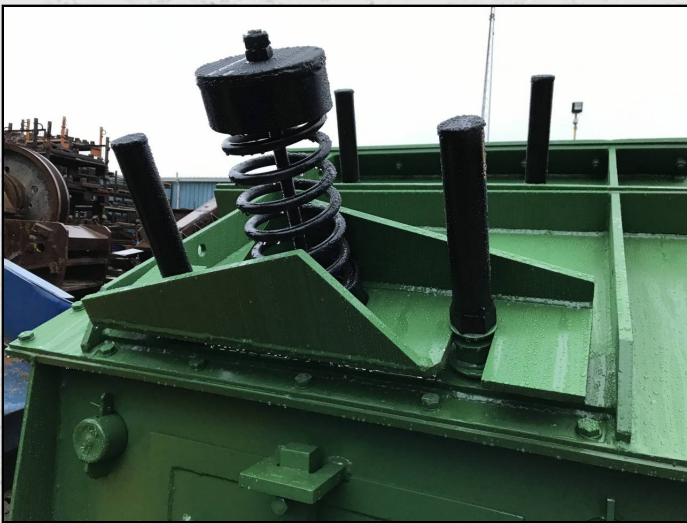

Tel: +254 718 774 324 Mobile: +44 7803 180798

Kongoni House, Swara Plains, PO Box 47272, Nairobi, Kenya

Email: enquiries@instcrush.com Web: www.internationalcrushersolutions.com